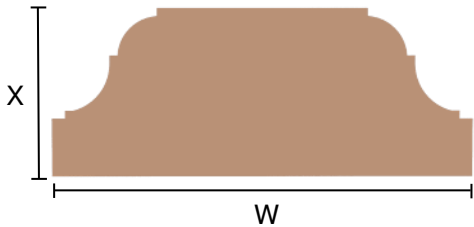

PERSPECTIVE VIEWS

ITEM	W	X	Y
EP-MC8S	8"	4"	24"
EP-MC10S	10"	4"	24"

STRAIGHT

ITEM	W	X	Y
EP-MC8E	8"	4"	24"
EP-MC10E	10"	4"	24"

END

ITEM	W	X	Y
EP-MC8C	8"	4"	10"
EP-MC10C	10"	4"	12"

CORNER

FRONT VIEW

\*\*RADIUS

\*Custom dimensions available upon request  
 \*\*Custom radiuses available upon request