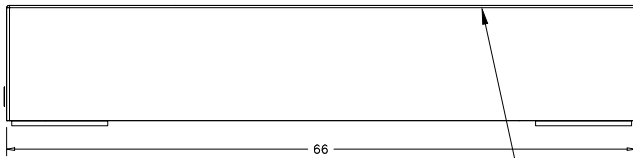

PRODUCT TYPE MALIBU FIRE PIT TABLE : FT-091		
QTY X	FINISH TBD	COLOR TBD

GENERAL NOTES:
 - ALL EXPOSED CORNERS TO BE RADIUS 1/4"
 - FIRE PAN TO BE AMERICAN FIRE GLASS 18" ROUND
 STAINLESS FLAT PAN WITH 12" FIRE RING SS-RFP-18ASBL

ISO VIEW

PLAN VIEW

FRONT VIEW

SIDE VIEW

SIDE VIEW

18" DIA PAN w/ 12" FIRE RING

PROJECT NAME MALIBU FIRE PIT TABLE					REVISION		DESCRIPTION		
SIZE ANSI B					1				
					2				
					3				
					4				
SCALE 1:20		SHEET 1 OF 1		DATE 04-23-2019		DRAWN BY S.M.		APPROVED BY:	
							DATE		