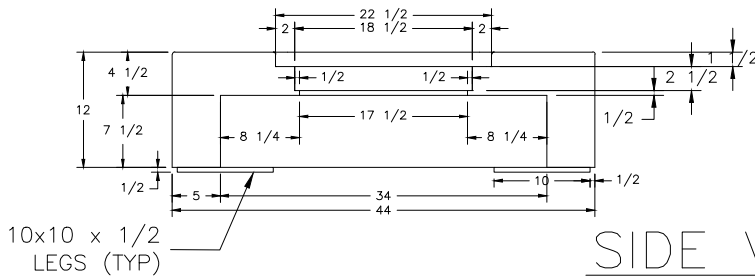

PRODUCT TYPE MALIBU FIRE PIT TABLE : FT-091		
QTY X	FINISH TBD	COLOR TBD

GENERAL NOTES:
 - ALL EXPOSED CORNERS TO BE RADIUS 1/4"
 - FIRE PAN TO BE AMERICAN FIRE GLASS 18" ROUND
 STAINLESS FLAT PAN WITH 12" FIRE RING SS-RFP-18ASBL

ISO VIEW

PLAN VIEW

FRONT VIEW

SIDE VIEW

SIDE VIEW

18" DIA PAN w/ 12" FIRE RING

PROJECT NAME MALIBU FIRE PIT TABLE					REVISION		DESCRIPTION		
SIZE ANSI B					1				
					2				
					3				
					4				
SCALE 1:20		SHEET 1 OF 1		DATE 04-23-2019		DRAWN BY S.M.		APPROVED BY:	
							DATE		