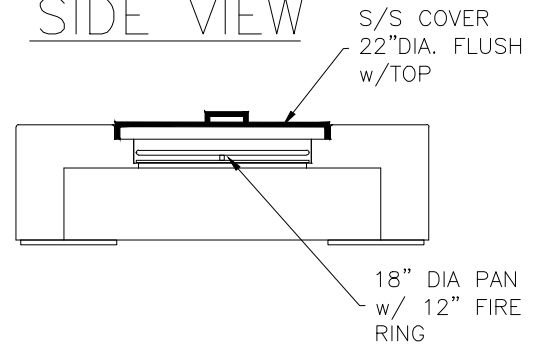

PRODUCT TYPE MALIBU FIRE PIT TABLE : FT-091		
QTY X	FINISH TBD	COLOR TBD

GENERAL NOTES:
 - ALL EXPOSED CORNERS TO BE RADIUS 1/4"
 - FIRE PAN TO BE AMERICAN FIRE GLASS 18" ROUND
 STAINLESS FLAT PAN WITH 12" FIRE RING SS-RFP-18ASBL

ISO VIEW

PLAN VIEW

FRONT VIEW

SIDE VIEW

SIDE VIEW

18" DIA PAN w/ 12" FIRE RING

PROJECT NAME MALIBU FIRE PIT TABLE					REVISION		DESCRIPTION		
SIZE ANSI B					1				
					2				
					3				
					4				
SCALE 1:20		SHEET 1 OF 1		DATE 04-23-2019		DRAWN BY S.M.		APPROVED BY:	
							DATE		