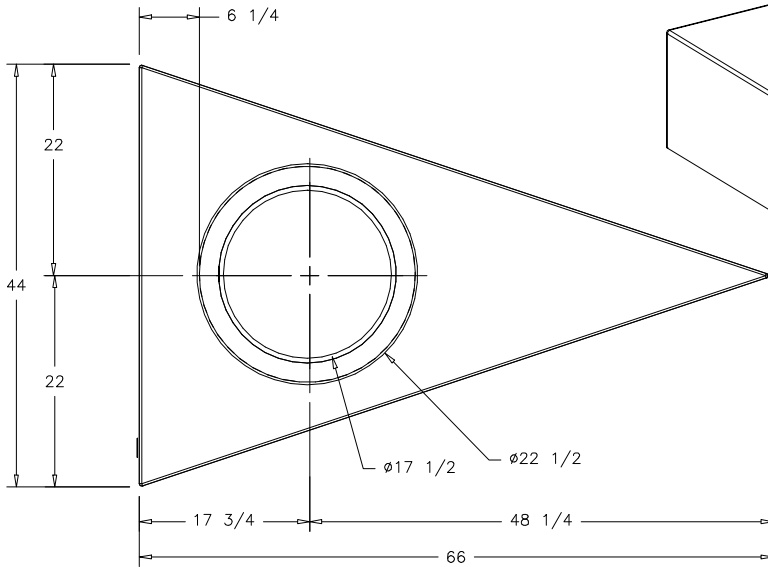

PRODUCT TYPE MALIBU FIRE PIT TABLE : FT-091		
QTY X	FINISH TBD	COLOR TBD

GENERAL NOTES:
 - ALL EXPOSED CORNERS TO BE RADIUS 1/4"
 - FIRE PAN TO BE AMERICAN FIRE GLASS 18" ROUND
 STAINLESS FLAT PAN WITH 12" FIRE RING SS-RFP-18ASBL

ISO VIEW

PLAN VIEW

FRONT VIEW

SIDE VIEW

SIDE VIEW

18" DIA PAN w/ 12" FIRE RING

PROJECT NAME MALIBU FIRE PIT TABLE					REVISION		DESCRIPTION		
SIZE ANSI B					1				
					2				
					3				
					4				
SCALE 1:20		SHEET 1 OF 1		DATE 04-23-2019		DRAWN BY S.M.		APPROVED BY:	
							DATE		