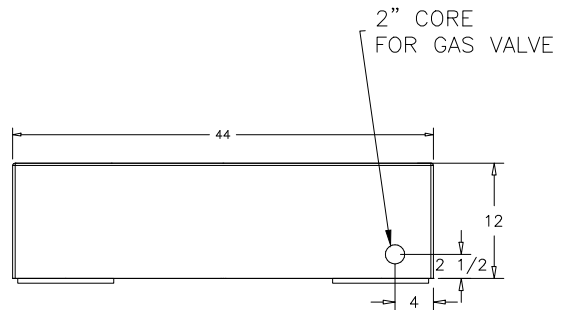

PRODUCT TYPE MALIBU FIRE PIT TABLE : FT-091		
QTY X	FINISH TBD	COLOR TBD

GENERAL NOTES:
 - ALL EXPOSED CORNERS TO BE RADIUS 1/4"
 - FIRE PAN TO BE AMERICAN FIRE GLASS 18" ROUND
 STAINLESS FLAT PAN WITH 12" FIRE RING SS-RFP-18ASBL

ISO VIEW

PLAN VIEW

FRONT VIEW

SIDE VIEW

SIDE VIEW

18" DIA PAN w/ 12" FIRE RING

PROJECT NAME MALIBU FIRE PIT TABLE					REVISION		DESCRIPTION		
SIZE ANSI B					1				
					2				
					3				
					4				
SCALE 1:20		SHEET 1 OF 1		DATE 04-23-2019		DRAWN BY S.M.		APPROVED BY:	
							DATE		