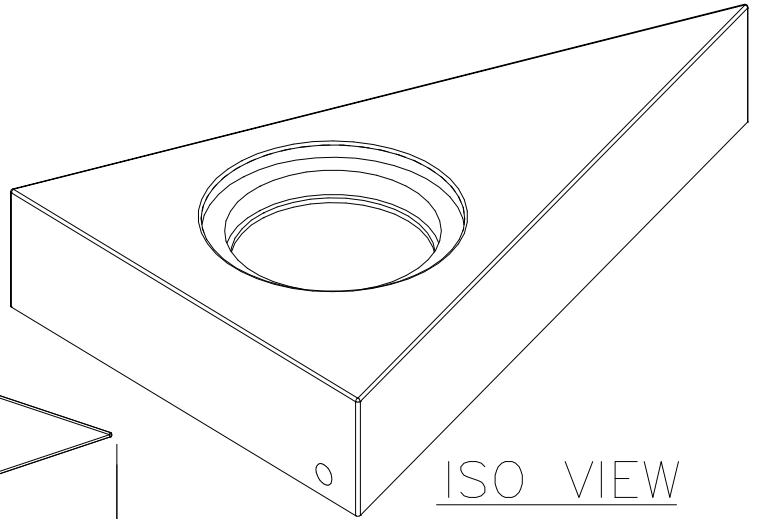

PRODUCT TYPE MALIBU FIRE PIT TABLE : FT-091		
QTY X	FINISH TBD	COLOR TBD

GENERAL NOTES:
 - ALL EXPOSED CORNERS TO BE RADIUS 1/4"
 - FIRE PAN TO BE AMERICAN FIRE GLASS 18" ROUND
 STAINLESS FLAT PAN WITH 12" FIRE RING SS-RFP-18ASBL

ISO VIEW

PLAN VIEW

FRONT VIEW

SIDE VIEW

SIDE VIEW

18" DIA PAN w/ 12" FIRE RING

PROJECT NAME MALIBU FIRE PIT TABLE					REVISION		DESCRIPTION		
SIZE ANSI B					1				
					2				
					3				
					4				
SCALE 1:20		SHEET 1 OF 1		DATE 04-23-2019		DRAWN BY S.M.		APPROVED BY:	
							DATE		