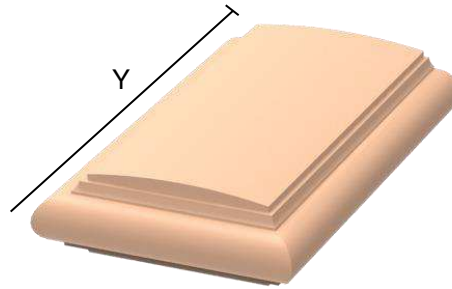

PERSPECTIVE VIEWS

ITEM	W	X	Y	Z
EP-PC8S	8"	4.5"	24"	10"
EP-PC9S	9"	4.5"	24"	11"
EP-PC10S	10"	4.5"	24"	12"
EP-PC12S	12"	4.5"	24"	14"

STRAIGHT

ITEM	W	X	Y	Z
EP-PC8E	8"	4.5"	24"	10"
EP-PC9E	9"	4.5"	24"	11"
EP-PC10E	10"	4.5"	24"	12"
EP-PC12E	12"	4.5"	24"	14"

END

ITEM	W	X	Y	Z
EP-PC8C	8"	4.5"	10"	10"
EP-PC9C	9"	4.5"	11"	11"
EP-PC10C	10"	4.5"	12"	12"
EP-PC12C	12"	4.5"	14"	14"

CORNER

FRONT VIEW

\*\*RADIUS

\*Custom dimensions available upon request  
 \*\*Custom radiuses available upon request