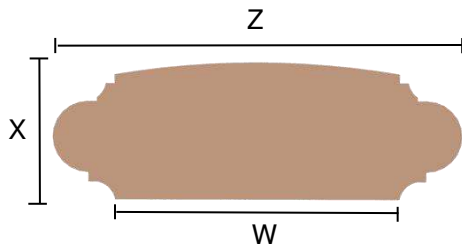

PERSPECTIVE VIEWS

ITEM	W	X	Y	Z
EP-PC8S	8"	4.5"	24"	10"
EP-PC9S	9"	4.5"	24"	11"
EP-PC10S	10"	4.5"	24"	12"
EP-PC12S	12"	4.5"	24"	14"

STRAIGHT

ITEM	W	X	Y	Z
EP-PC8E	8"	4.5"	24"	10"
EP-PC9E	9"	4.5"	24"	11"
EP-PC10E	10"	4.5"	24"	12"
EP-PC12E	12"	4.5"	24"	14"

END

ITEM	W	X	Y	Z
EP-PC8C	8"	4.5"	10"	10"
EP-PC9C	9"	4.5"	11"	11"
EP-PC10C	10"	4.5"	12"	12"
EP-PC12C	12"	4.5"	14"	14"

CORNER

FRONT VIEW

\*\*RADIUS

\*Custom dimensions available upon request  
 \*\*Custom radiuses available upon request